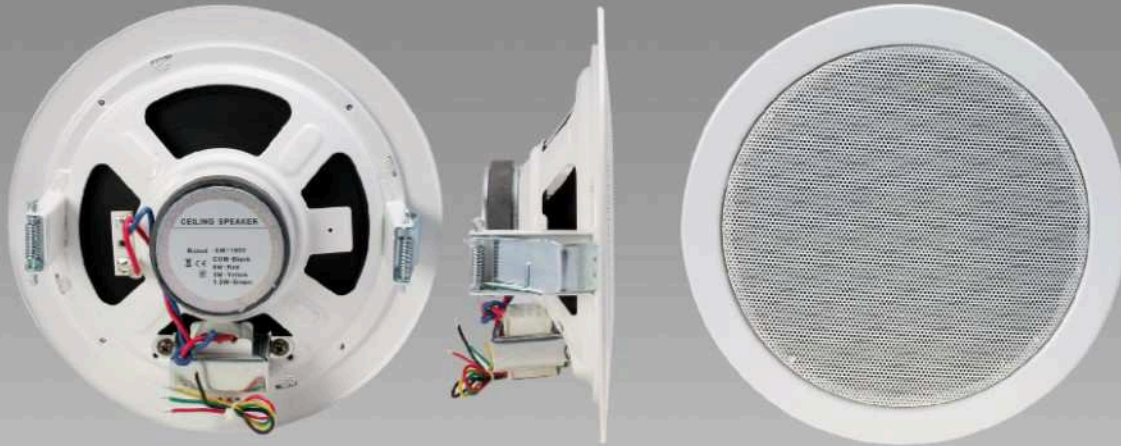

ADS

AUDIO DESIGN SERVICES

6W Ceiling Loudspeaker

Omega 6 Trade

OMEGA TRADE 6W CEILING LOUDSPEAKER

Is a general purpose 6 W cost effective ceiling loudspeaker for fast-fit mounting into the ceiling and is suitable for both speech and music reproduction in shops, department stores, schools, offices, sports halls, hotels and restaurants. The 100 V transformer mounted on the back allows tapings to 6W, 3W & 1.5W. These are finished in a neutral white colour has been selected to be unobtrusive in virtually all interiors.

- Suitable for speech and music reproduction
- Flush mounting in ceiling cavity
- Simple power setting

TECHNICAL SPECIFICATIONS

Order Code:	01-0091-C09
Model:	Omega Trade 6W
Power Taps:	6W, 3W & 1.5W
Line Voltage:	100V
Frequency Response:	100-18kHz
Sensitivity:	92 +/- 3dB
Cut-out:	185mm Dia
Material:	Metal
Finish:	White
Dimensions:	W200 x H65
Speaker:	Ceiling